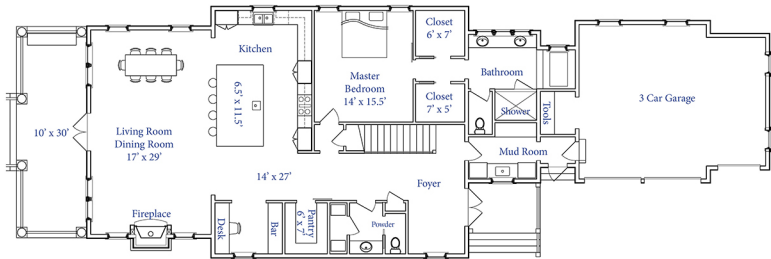

THE NATCHEZ

3,240 sq. ft. - Heated & Cooled | 560 sq. ft. - Covered Porches

3,800 sq. ft. Total Living Space

4 Bedroom ♦ 4.5 Bathroom ♦ Den ♦ 3 Car Garage

DESTIN CUSTOM
HOME BUILDERS

FIRST FLOOR