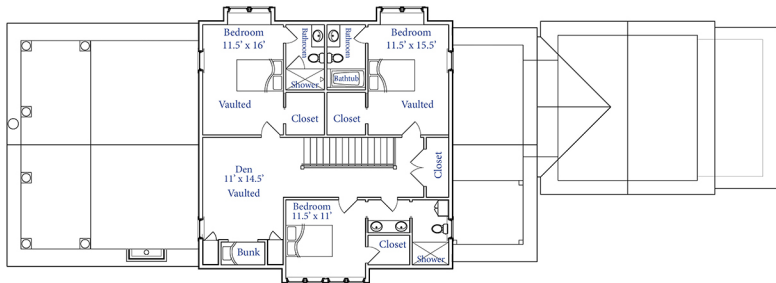

# THE NATCHEZ

3,240 sq. ft. - Heated & Cooled | 560 sq. ft. - Covered Porches

3,800 sq. ft. Total Living Space

4 Bedroom ♦ 4.5 Bathroom ♦ Den ♦ 3 Car Garage

DESTIN CUSTOM  
HOME BUILDERS

SECOND FLOOR