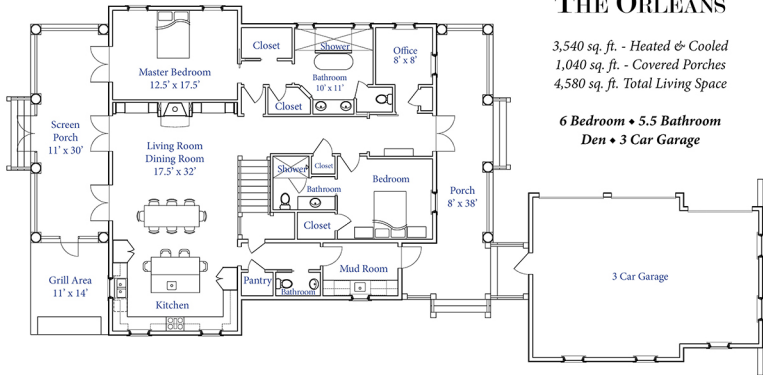

# THE ORLEANS

3,540 sq. ft. - Heated & Cooled  
1,040 sq. ft. - Covered Porches  
4,580 sq. ft. Total Living Space

**6 Bedroom • 5.5 Bathroom**  
**Den • 3 Car Garage**

DESTIN CUSTOM  
HOME BUILDERS

**FIRST FLOOR**