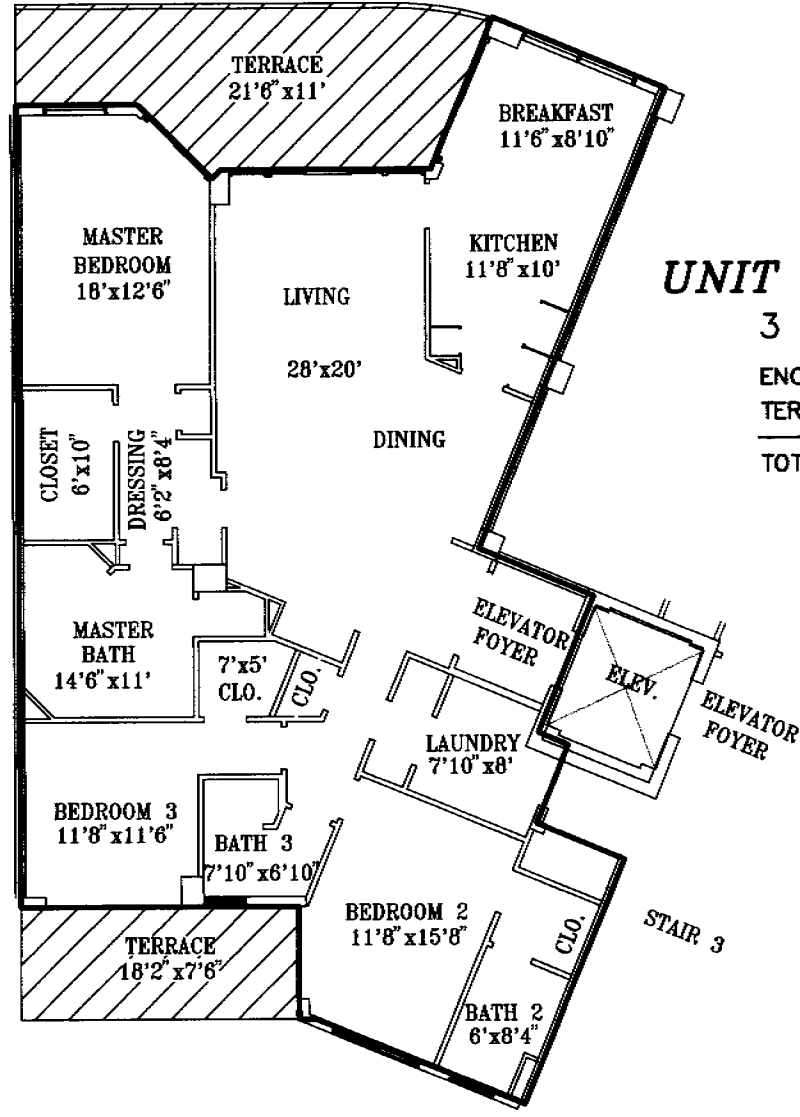

ST. THOMAS at SILVER SHELLS, a Condominium

Browse St. Thomas Condos

UNIT B
 3 BEDROOM 3 BATH
 ENCLOSED AREA 2,101 S.F.
 TERRACE AREA 346 S.F.

 TOTAL 2,447 S.F.

UNIT Br (B reversed)
 3 BEDROOM 3 BATH
 ENCLOSED AREA 2,101 S.F.
 TERRACE AREA 346 S.F.

 TOTAL 2,447 S.F.

NOTE: BALCONIES/TERRACES ARE LIMITED COMMON ELEMENTS.

GRAPHIC SCALE (IN FEET)