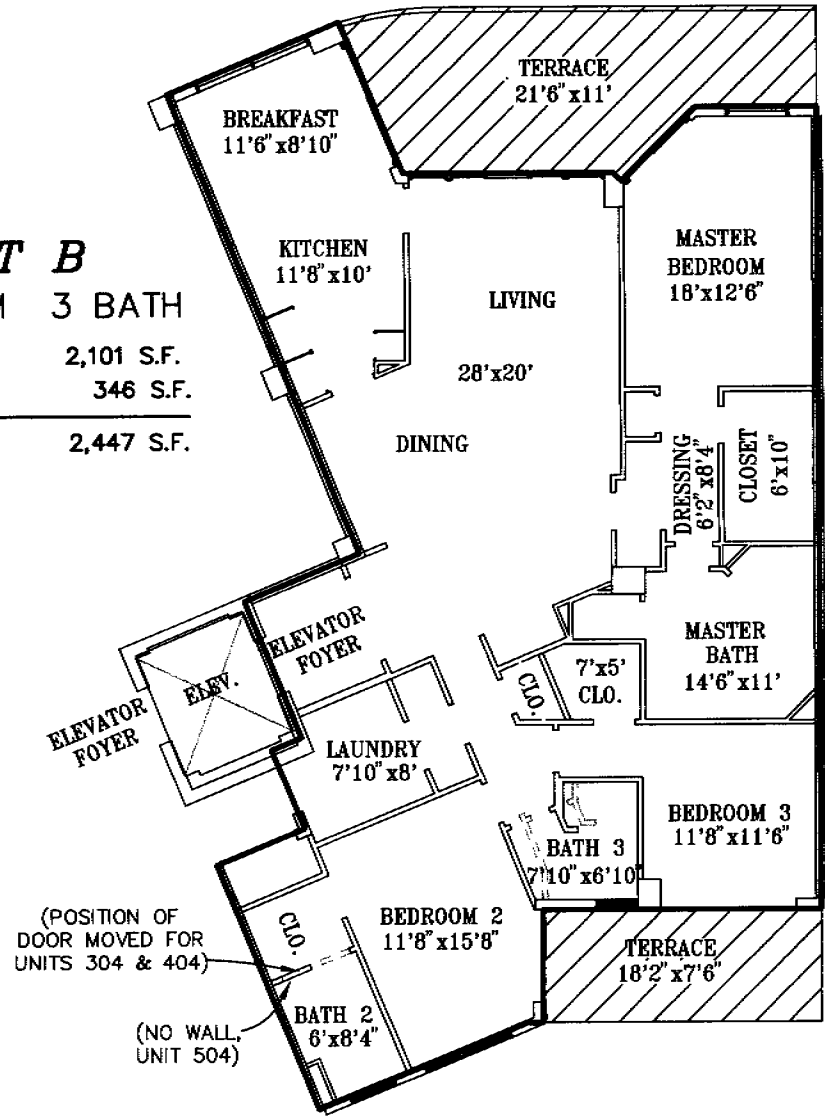

ST. THOMAS at SILVER SHELLS, a Condominium

Browse St. Thomas Condos

UNIT B
 3 BEDROOM 3 BATH
 ENCLOSED AREA 2,101 S.F.
 TERRACE AREA 346 S.F.

 TOTAL 2,447 S.F.

UNIT Br (B reversed)
 3 BEDROOM 3 BATH
 ENCLOSED AREA 2,101 S.F.
 TERRACE AREA 346 S.F.

 TOTAL 2,447 S.F.

NOTE: BALCONIES/TERRACES ARE LIMITED COMMON ELEMENTS.

GRAPHIC SCALE (IN FEET)